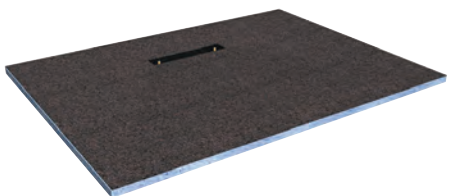

Wetroom Linear Floor Formers

From **£391**

Level Access 30mm Floor Formers Centre Waste

Linear 300 centre drain
Requires installation kit
Requires a waste/ trap and cover plate
Easy installation

Q4-23165	Linear Floor Former 900x900	£391
Q4-23166	Linear Floor Former 1200x1200	£523

Level Access 30mm Floor Former End Waste

Linear 300 end drain
Requires installation kit
Requires a waste/ trap and cover plate
Easy installation

Q4-23161	Linear Floor Former 1200x900	£489
Q4-23162	Linear Floor Former 1400x900	£524
Q4-23163	Linear Floor Former 1600x900	£534