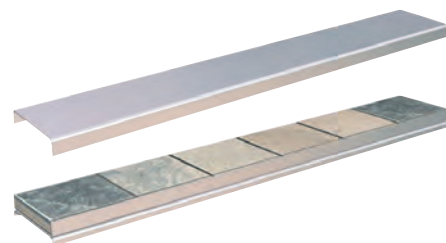

Level Access 30mm Floor Former End Waste

Linear 300 end drain
Requires installation kit
Requires a waste/ trap and cover plate
Easy installation

Q4-23161	Linear Floor Former 1200x900	£489
Q4-23162	Linear Floor Former 1400x900	£524
Q4-23163	Linear Floor Former 1600x900	£534

*For the installation and waterproofing of all shower trays.
Fixing Adhesive, Pro-Seal (Pre-mixed), Waterproofing Tape, Wood Flooring Primer, Waterproofing Internal Corners, Protective Gloves.

Note:- A standard shower tray installation kit contains 5kg of fixing adhesive. This is suitable for approximately 2 square meters of screed bedding. If you are bedding large shower trays with substrate elements eg. 1600 x 900mm please purchase additional adhesive.