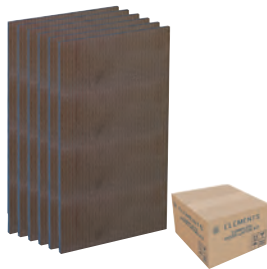

Waterproof Wall Kit

More stable in moist environments than timber
Can be used for cladding walls and floors
Easy to cut with hand saw
Insulation properties
Helps reduce condensation
Can be fixed on to almost any surface
Can either be tiled or plastered
Kit includes six 12mm thick boards

Q4-23146	Waterproof Wall Kit 4.32m²	£231