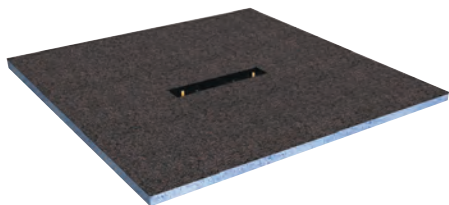

Wetroom Linear Floor Formers

From **£391**

Level Access 30mm Floor Formers Centre Waste

Linear 300 centre drain
Requires installation kit
Requires a waste/ trap and cover plate
Easy installation

Q4-23165	Linear Floor Former 900x900	£391
Q4-23166	Linear Floor Former 1200x1200	£523

Level Access 30mm Floor Former End Waste

Linear 300 end drain
Requires installation kit
Requires a waste/ trap and cover plate
Easy installation

Q4-23161	Linear Floor Former 1200x900	£489
Q4-23162	Linear Floor Former 1400x900	£524
Q4-23163	Linear Floor Former 1600x900	£534