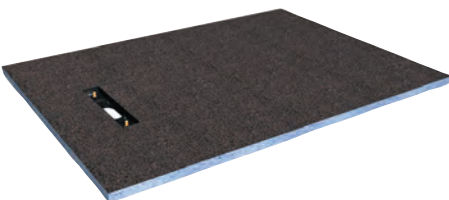

Wetroom Linear Floor Formers

From **£391**

Level Access 30mm Floor Formers Centre Waste

Linear 300 centre drain
Requires installation kit
Requires a waste/ trap and cover plate
Easy installation

Q4-23165	Linear Floor Former 900x900	£391
Q4-23166	Linear Floor Former 1200x1200	£523

Level Access 30mm Floor Former End Waste

Linear 300 end drain
Requires installation kit
Requires a waste/ trap and cover plate
Easy installation

Q4-23161	Linear Floor Former 1200x900	£489
Q4-23162	Linear Floor Former 1400x900	£524
Q4-23163	Linear Floor Former 1600x900	£534