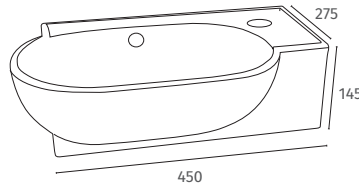

## Evolve

500 x 265  
1 Tap Hole  
Wall Hung Right Hand Tap Hole

Q4-30100

£79