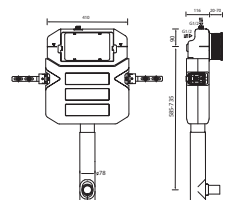

1180 Concealed Cistern

Top or Front Access
Suitable for all Flush Plates
Siphon can be modified to provide a flush of either 6L/ 3L or 4.5L/ 3L
Supplied as cistern only with mounting brackets, does not include soil pipe

Q4-23104   1180 Concealed Cistern   £163