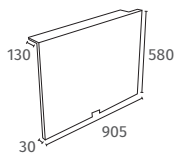

Ready to Tile End Bath Panel with Lip 905mm

905 x 580 x 30mm
Easy to cut to size
Pre-formed panels with adjustable legs

Q4-23123   End Panel 905 with Lip – Left Hand   £92
Q4-23124   End Panel 905 with Lip – Right Hand   £92