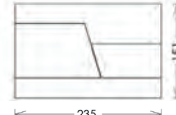

Zone Satin Flush Plate

Zone Panels are suitable for all LineaWC frames and 820,980 and 1180 cisterns

Q4-23114 Zone Satin **£34**