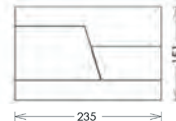

Zone Chrome Flush Plate

Zone Panels are suitable for all Linea WC frames and 820, 980 and 1180 cisterns

Q4-23113 Zone Chrome **£34**