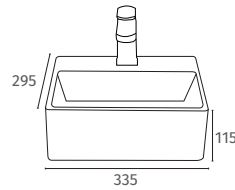

## Messina

460 x 205  
1 Tap Hole  
Sit on Basin Only

Q4-19304

£132