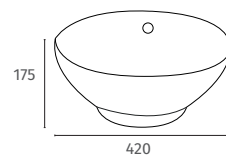

Parma

420 x 420 x 175
0 Tap Hole
Sit on Basin Only

Q4-19307

£147