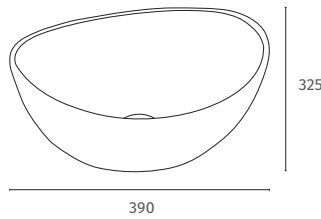

**Jessica**

530 x 435  
1 & 2 Tap Hole  
Inset

Q4-12294 1TH £94  
Q4-12295 2TH £94

**Lily**

465 x 335  
0 Tap Hole  
Under Mount

Q4-12299 £94

**Shell**

390 x 325  
0 Tap Hole  
Sit on Basin