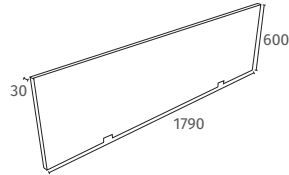

Tileable Bath Panels

Ready to Tile Front Bath Panel 1790mm

1790 x 600 x 30mm
Easy to cut to size
Pre-formed panels with adjustable legs

Q4-23119   Front Panel 1790mm   £88