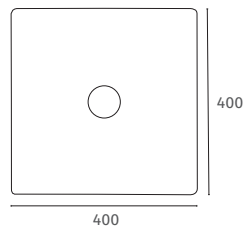

Line

400 x 400 x 105
0 Tap Hole
Sit on Basin Only

Q4-30104

£125