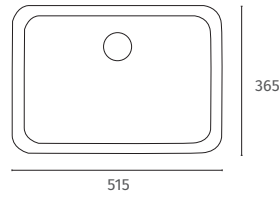

Individual Basins

LineaCeramics

Cleo

515 x 365
0 Tap Hole
Under Mount / Inset

Q4-12297 £156