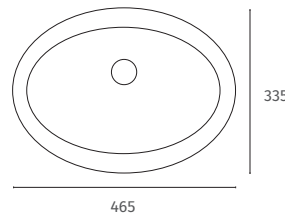

Lily

465 x 335
0 Tap Hole
Under Mount

Q4-12299 £94