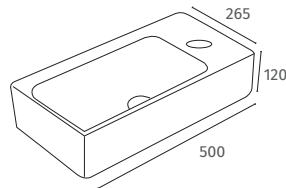

Evolve

500 x 265
1 Tap Hole
Wall Hung Right Hand Tap Hole

Q4-30100

£79