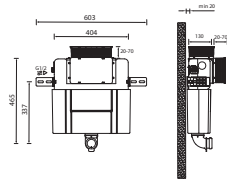

820 Concealed Cistern

Top or Front Access
Suitable for all Flush Plates
Siphon can be modified to provide a flush of either 6L/3L or 4.5L/ 3L
Supplied as cistern only with mounting brackets, does not include soil pipe

Q4-23102   820 Concealed Cistern   £163