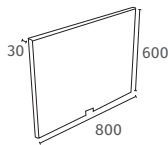

Ready to Tile End Bath Panel 800mm

800 x 600 x 300mm
Easy to cut to size
Pre-formed panels with adjustable legs

Q4-23120   End Panel 800mm   £63