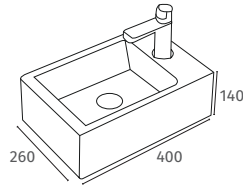

Individual Basins

LineaCeramics

Cloaks Square

400 x 260 x 140
1 Tap Hole
Wall Mounted Only

Q4-23027

£209