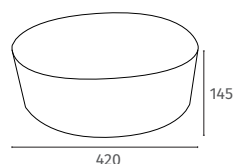

Harmony Round

420 x 420 x 145
0 Tap Hole
Sit on Basin

Q4-12270

£181