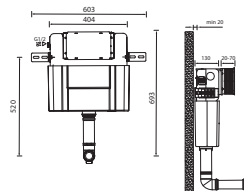

980 Concealed Cistern

Top or Front Access
Suitable for all Flush Plates
Siphon can be modified to provide a flush of either 6L/ 3L or 4.5L/ 3L
Supplied as cistern only with mounting brackets, does not include soil pipe

Q4-23103   980 Concealed Cistern   £163