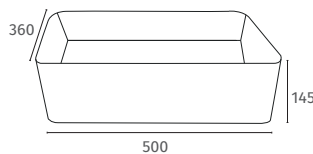

Harmony Square

500 x 360 x 145
0 Tap Hole
Sit On Basin Only

Q4-12271

£204