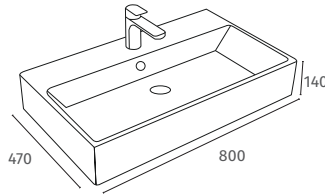

Square

800 x 470 x 140
1 Tap Hole
Suitable for Wall Mounted or Sit On

Q4-23032

£471