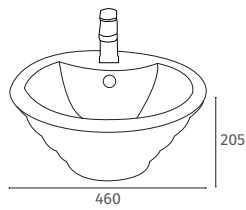

Individual Basins

LineaCeramics

Messina

460 x 205
1 Tap Hole
Sit on Basin Only

Q4-19304

£132