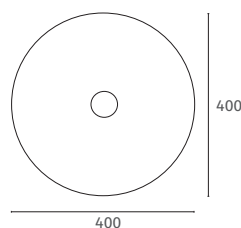

Tech

430 x 430
0 Tap Hole
Sit on Basin Only

Q4-30102

£149