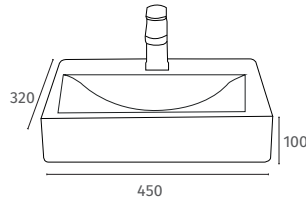

Naples

450 x 320 x 100
1 Tap Hole
Sit on Basin Only

Q4-19306

£138