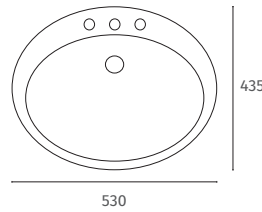

# Individual Basins

LineaCeramics

**Cleo**

515 x 365  
0 Tap Hole  
Under Mount / Inset

Q4-12297 £156

**Emma**

400 x 400  
0 Tap Hole  
Under Mount / Inset

Q4-12296 £104