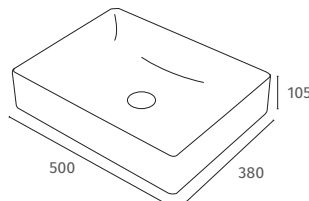

Ratio

500 x 380
0 Tap Hole
Sit on Basin Only

Q4-30103

£149