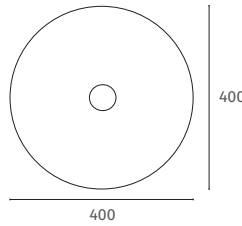

# Individual Basins

LineaCeramics

**Cleo**

515 x 365  
0 Tap Hole  
Under Mount / Inset

Q4-12297 £156

**Emma**

400 x 400  
0 Tap Hole  
Under Mount / Inset

Q4-12296 £104