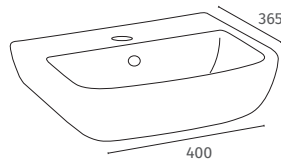

Series 600

400 x 365
1 & 2 Tap Hole
Wall Hung Basin

Q4-12112 1TH £76
Q4-12113 2TH £76