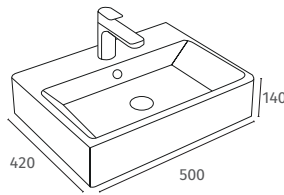

Square

500 x 420 x 140
1 Tap Hole
Suitable for Wall Mounted or Sit On

Q4-23031

£314