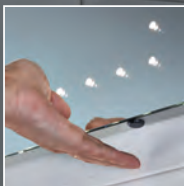

Mirrors

LineaPlus

Infra Red On/Off Sensor