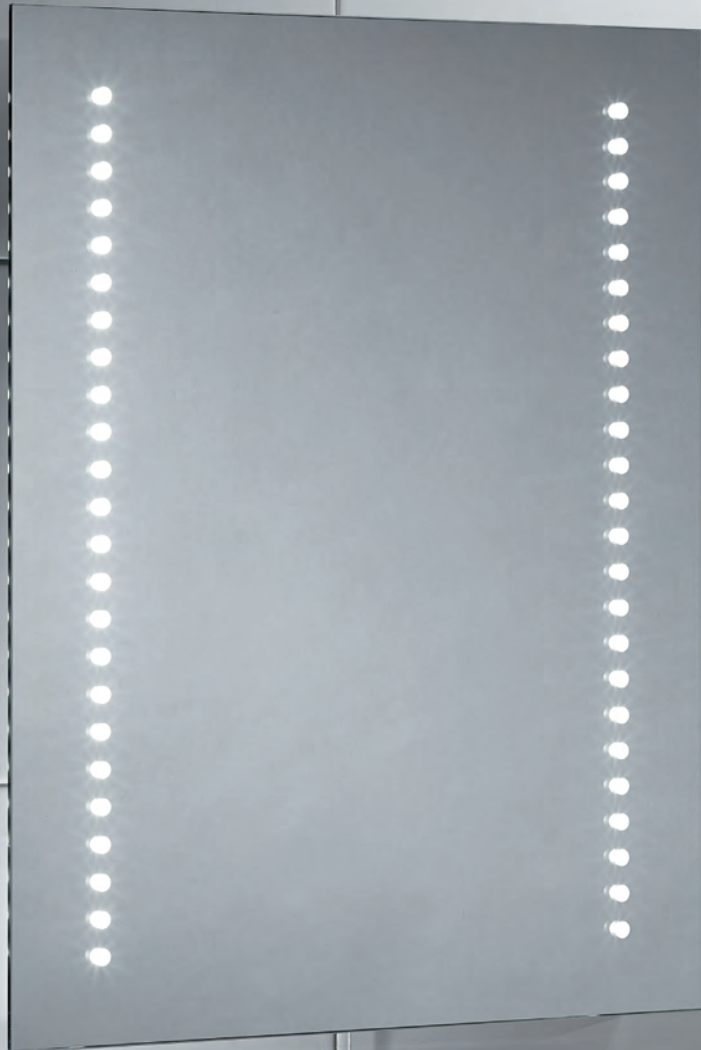

Mirrors

LineaPlus

50%
OFF

was £238

NOW
£119

Vita

48 Cool energy saving LED's and chrome pull cord

04-33058 H600 x W600 x D30 RRP £238 £119