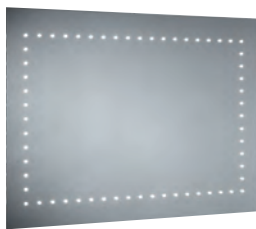

Lupo LED

60 Cool white high power LED's
Demister pad
Infra red on/off sensor
IP44 Rated
High quality 5mm clear glass

Suitable for use in zone 2 of the bathroom
Can be hung landscape or portrait

Q4-33006

H600 x W800 x D30

£305