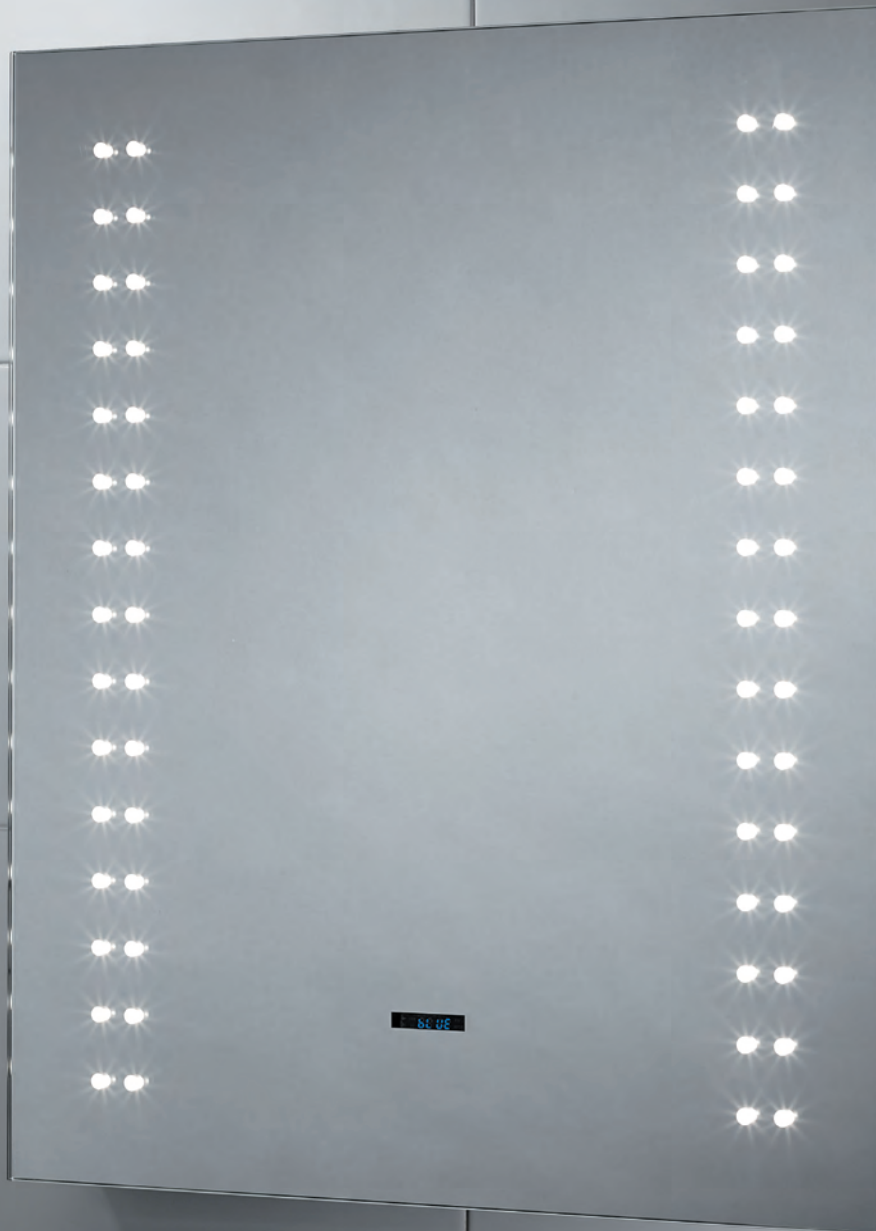

Mirrors

LineaPlus

Ethos

Bluetooth LED Mirror. Add a little luxury. Listen to the radio or your own music via this audio Bluetooth illuminated LED mirror. 60 High Power LED's, Infra Red On/Off Sensor, Full Sized Demister Pad, Shaver Socket IP44 Rated

04-33013 H600 x W500 x D55

£427