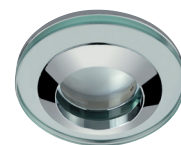

Luxor Round Glass Downlight
Q4-33022 Round Glass & Chrome Down Light – IP65 Rated **£47**
D105 (68mm Cutout)
IP65