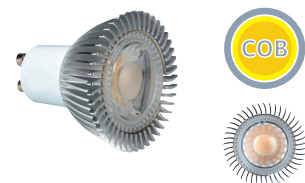

High Output Dimmable COB LED Lamp
Q4-33026 GU10 COB LED Lamp Cool White – 330 Lumens **£17**
Q4-33027 GU10 COB LED Lamp Warm White – 310 Lumens **£17**
Lifespan 25,000 hours
240v GU10
Wattage 5W
Beam Angle 30deg
LED Qty 4pcs
Overall length 55mm
LED Colour Cool White & Warm White
Lumens: 360Lm (Cool White)
290Lm (Warm White)