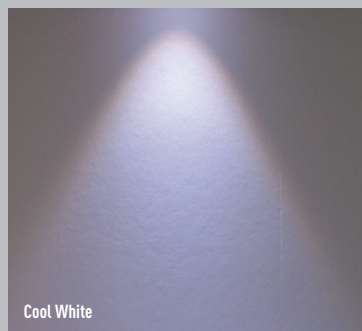

Status COB LED Lighting

Q4-33033 COB LED Over Mirror Light – Cool White

£84

Q4-33034 COB LED Over Mirror Light – Warm White

£84

Q4-33035 LED Driver 12w 700mA

£36

W300 D30 H53
Finish: Chrome
Wattage: 5W
Beam Angle 120deg

LED Qty: 4pcs
LED Colours:
Cool & Warm White
Cable Length: 1m

Lighting

LED Colour Types

COB LED Benefits

- Enhanced efficiency
- Higher light output than SMD LED chips
- Longer lifespan
- Uniform appearance
- Achieve the same light output as you would from a halogen lamp with a fraction of the energy usage, meaning considerable savings on energy bills if you switch from halogen to LED.