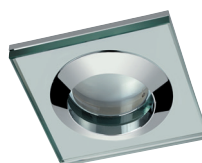

Luxor Square Glass Downlight
Q4-33023 Square Glass & Chrome Down Light – IP65 Rated **£47**
D105 (68mm Cutout)
IP65