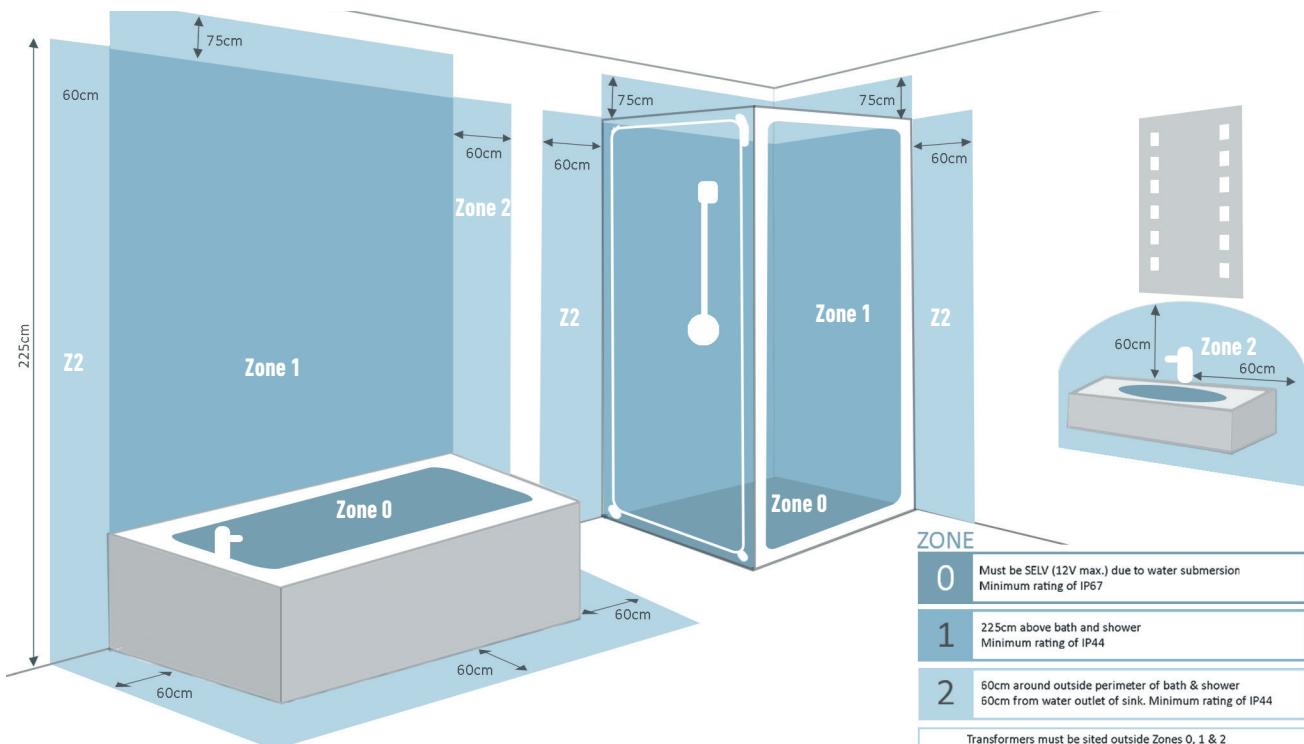

Lighting

LineaPlus

From **£32**

Dual Shaver Socket

Q4-33057 H145 x W85, 110v & 240v, IP20 Rated – Chrome

Cirrus Double Tube LED

£32 Q4-33077 W355 x D171 x H135, IP44, 240v

Knight Single LED

£101 Q4-33071 W100 x D110

IP44
240v
Class 2

£60

Knight Triple LED

Q4-33074 W250 x D110

£180

IP44
240v
Class 2

Ergo Single LED

Q4-33075 W64 x D100 x H215

£69

IP44
240v
Class 2

Focus Round

Q4-33070 D290 x P70

£164

IP44
240v
Class 2

Cosmos Dome

Q4-33069 D248 x P100mm

£134

IP44
240v
Class 2

LED Plinth & Panel Light Pack

Q4-33041 LED Round 6 Light Pack – IP67 Rated

£62

22.8 Lumens
Stainless steel
Wattage: 6x 0.3W
Beam Angle 30deg
LED Colour: Cool white
Diameter: 30mm

Kelvin: (5500k)
Cable length 1m
(pre fitting) &
1.5m mains cable.
Maximum walk over
pressure: 100kg
Cut-out 24mm

Contains 6 fittings for integration in any zone of the bathroom. These fittings are daisy chained and connected back to the driver via IP67 rated connectors.

Status COB LED Lighting

Q4-33033 COB LED Over Mirror Light – Cool White

£84

Q4-33034 COB LED Over Mirror Light – Warm White

£84

Q4-33035 LED Driver 12w 700mA

£36

W300 D30 H53
Finish: Chrome
Wattage: 5W
Beam Angle 120deg

LED Qty: 4pcs
LED Colours:
Cool & Warm White
Cable Length: 1m