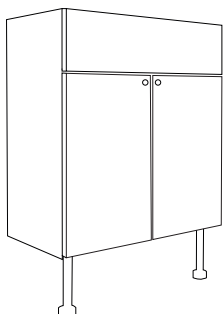

500 Standard Depth Basin Unit

Carcass Options		
Finish	Carcass	RRP
Carcass - White	Q4-28207	£218
Carcass - Grey	Q4-28208	£218
Carcass - Oak	Q4-28209	£218

Features	Dimensions
Soft Close Doors	Height 820mm
Adjustable leg set	Width 500mm
1 Adjustable Shelf	Depth 335mm

Exposed carcass can be covered by filler panels and plinths.

Fascia Options

Finish	Fascia Set	RRP
Bianca	Q4-28279	£110
Straton	Q4-28280	£120
Newgate	Q4-28281	£100
Hoxton	Q4-28282	£100
Slate Grey	Q4-28433	£110
Beluga	Q4-28283	£100
Tundra	Q4-28284	£100
Tahoe	Q4-28285	£100
Pimlico Cloud	Q4-28286	£133
Pimlico Argent	Q4-28287	£133

Featured Sanitary Ware

420 Semi-Recessed Basin	Q4-12116	£138