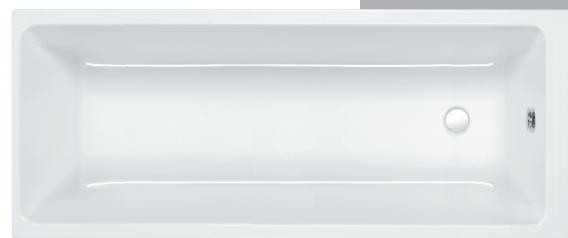

C

30 YEARS WARRANTY

247 LITRES

1600 x 800mm H 540mm D 430

Variant	Product Code	Price
Bathtub	Q4-02146	£607
Front Panel	Q4-02267	£166
End Panel	Q4-02277	£120
C-Lenda Whirlpool Bath inc. System 1	Q4-02900	£1,650

**Hand Delivered
by Q4's Own
Vehicle Fleet**

carron5

Industry leaders in the manufacture of 5mm acrylic baths.

5

Carron 5 is made from 5mm acrylic sheets and reinforced to Carron's exacting standards. Carron 5 is supported by a 20 year warranty.

KEY FEATURES:

- Made in the UK.
- Superb Heat Retention.
- Premium Strength.
- Industry Leading Design.

carronite™

Carronite Baths are still the choice of professionals, more than any other bath. Carronite remains the original and the best reinforcement, providing strength and durability unrivalled in the world of bath manufacturing.

C

For further details see page 73.