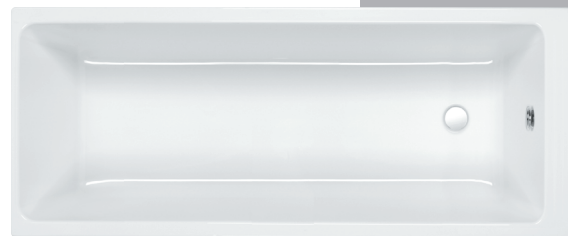

C

30 YEARS WARRANTY

213 LITRES

1600 x 700mm H 515mm D 410

Variant	Product Code	Price
Bathtub	Q4-02144	£514
Front Panel	Q4-02317	£166
End Panel	Q4-02271	£120
C-Lenda Whirlpool Bath inc. System 1	Q4-02900	£1,544