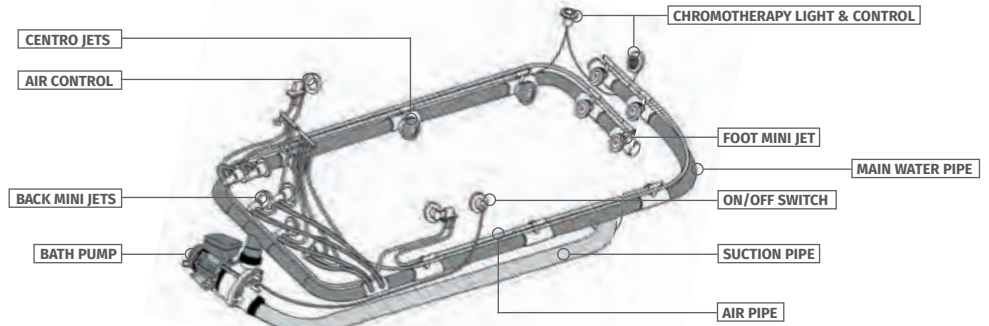

C-Lenda System 3.

Technical

Rigid piping, 0.75hp self draining pump, fixed and mounted, pneumatic on/off control, directional whirlpool jets, fitted and fully tested, complete with two-year warranty. All systems use 13 amp supply with ELCB fitted by a qualified electrician.

Please note: A wooden panel will not fit the bath due to the pipes being housed in the vertical rim.

Extra Foot Jet