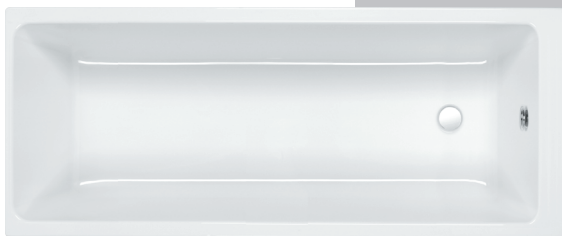

carronite™

C

30 YEARS WARRANTY

198 LITRES

1500 x 700mm H 515mm D 410

Variant	Product Code	Price
Bathtub	Q4-02142	£514
Front Panel	Q4-02314	£166
End Panel	Q4-02271	£120
C-Lenda Whirlpool Bath inc. System 1	Q4-02900	£1,544