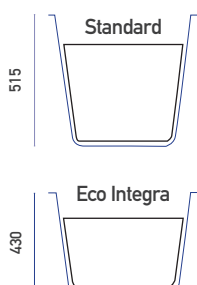

ECO WATER CAPACITY

carron5

Industry leaders in the manufacture of 5mm acrylic baths.

Carron 5 is made from 5mm acrylic sheets and reinforced to Carron's exacting standards. Carron 5 is supported by a 20 year warranty.

5

KEY FEATURES:

- Made in the UK.
- Reduced Depth.
- Superb Heat Retention.
- Twin Grip.
- Built to Last.

carronite™

Carronite Baths are still the choice of professionals, more than any other bath. Carronite remains the original and the best reinforcement, providing strength and durability unrivalled in the world of bath manufacturing.

C

For further details see page 73.