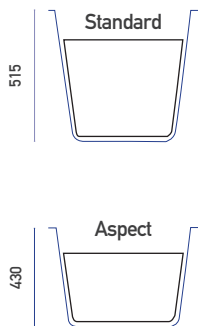

ECO WATER CAPACITY