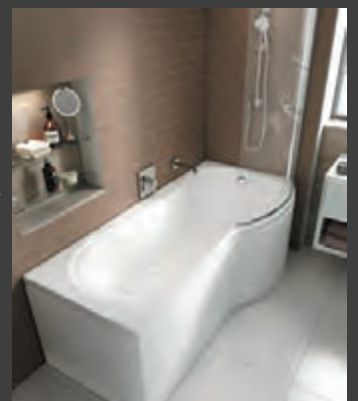

C

For further details see page 73.

WE RECOMMEND...

The Zaneti 800 Wall Hung Basin Unit in Slate Grey, see page 279.

See our full range of **Zaneti** from page 270.

KEY FEATURES:

- Made in the UK.
- Premium Strength.
- Built to Last.
- Industry Leading Design.