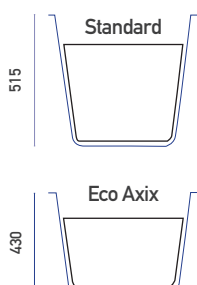

ECO WATER CAPACITY

carron5

Industry leaders in the manufacture of 5mm acrylic baths.

5

Carron 5 is made from 5mm acrylic sheets and reinforced to Carron's exacting standards. Carron 5 is supported by a 20 year warranty.