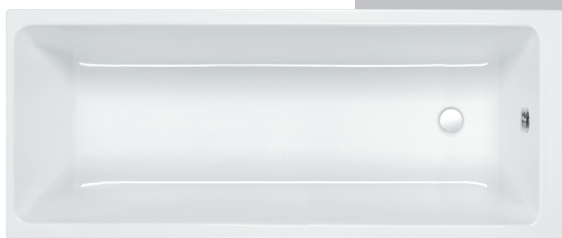

5

20 YEARS WARRANTY

247 LITRES

1600 x 800mm H 540mm D 430

Variant	Product Code	Price
Bathtub	Q4-02145	£378
Front Panel	Q4-02281	£129
End Panel	Q4-02291	£91
C-Lenda Whirlpool Bath inc. System 1	Q4-02900	£1,650